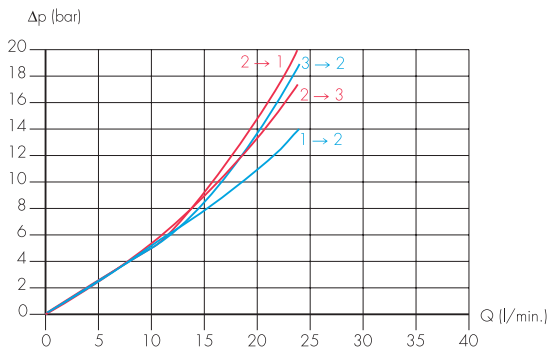

Pressure loss: Type 322

Contact rating range: Type 322

Contact rating range: Type 320