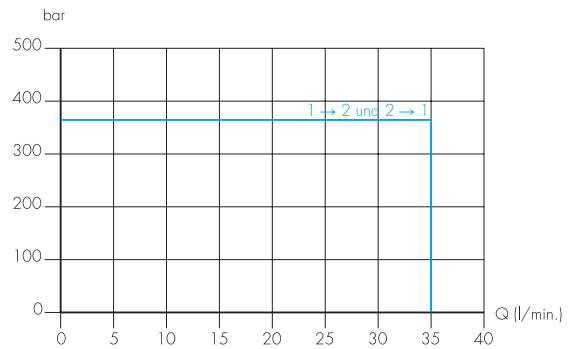

Pressure loss: Type 322

Contact rating range: Type 322

Contact rating range: Type 320